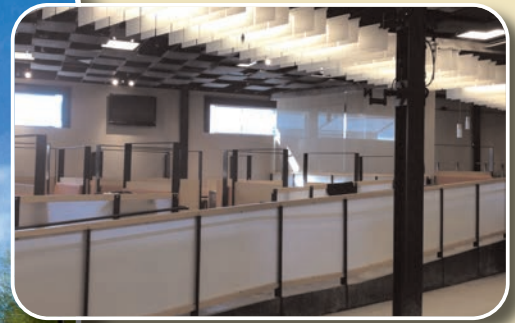

VANGUARDIA

FIESTA MALL

BUILT OUT RESTAURANT - AVAILABLE

1455 W SOUTHERN AVE., MESA, AZ 85202

IN THE HEART OF MESA WITH
MESA COMMUNITY COLLEGE & BANNER DESERT MEDICAL CENTER

6,555 SF + PATIO

- JOIN -

FOREVER 21