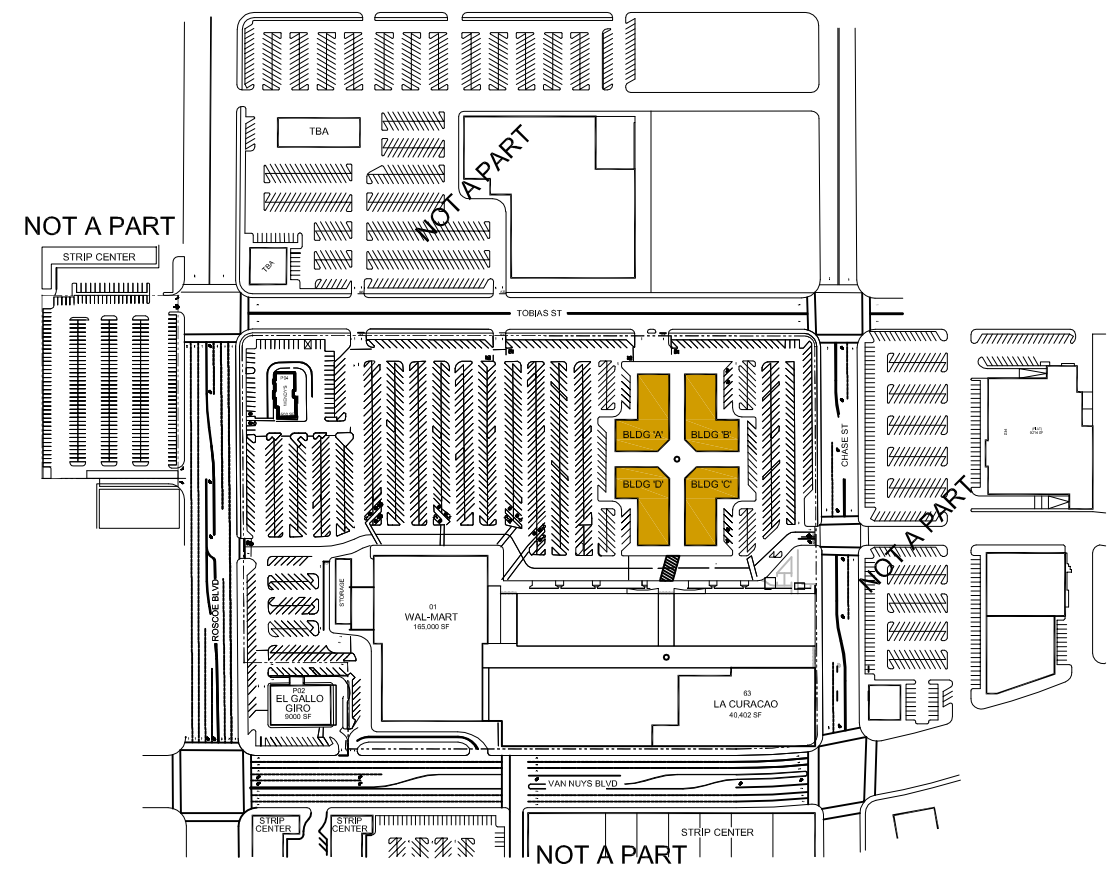

BUILDING LEASE PLANS
SCALE: 1" = 40'

KEY PLAN
N.T.S.

The Legaspi Company
(323) 728-8455
www.thelegaspi.com

Note:
This is a schematic plan only
intended to show the general layout
of the shopping center or part
thereof. This plan is not to be scaled.